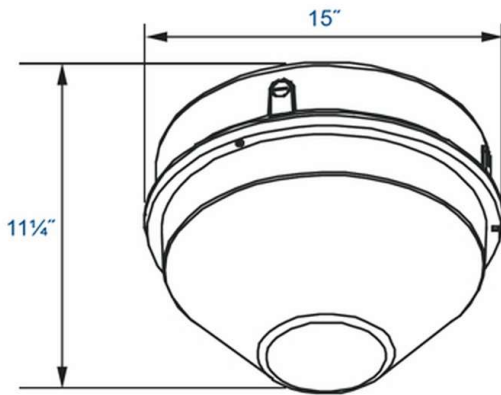

LG5 LED GARAGE FIXTURE

FEATURES & SPECIFICATION SHEET

Application

The LG5 series aluminum garage fixture is an ideal choice for replacement of common High Pressure Sodium and Metal Halide Garage fixtures. Its electronic ballast features a high >0.98 power factor for cool, efficient, flicker-free operation. Common applications include: service hallways, parking garages, loading docks, stairwells, utility closets, gas stations, shopping malls, even certain retail and wholesale applications.

Features

- 15" Round Garage / Canopy Fixture
- Die cast aluminum housing, bronze powder-coat finish over a chromate conversion coating
- Extended Clear Prismatic Polycarbonate Lens
- UL listed for wet locations
- IP43 Rated

Performance

A long lifecycle rating of 50,000 hours

Warranty

Guaranteed for 5 years against manufacturing defects.

Ordering Information

LG5-52 - H

Model	Volts
LG5-26	L / H
LG5-52	L / H

MODEL	WATTS	VOLTS L = 120-277v H = 480v	*COLOR TEMP	LUMENS	RETROFIT WATTAGES	DIMENSIONS (W x L)
LG5-26	26w	L / H	5000k	3120lm	150w	15" x 11.25"
LG5-52	52w	L / H	5000k	6240lm	250w	15" x 11.25"