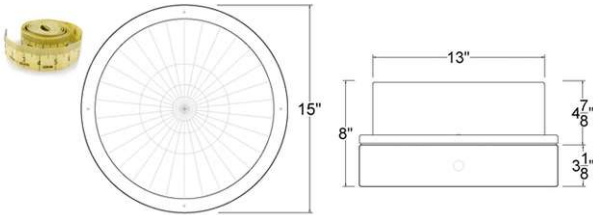

LG3 LED PARKING GARAGE FIXTURE

FEATURES & SPECIFICATION SHEET

Application

The LG3 Series aluminum LED Garage Fixture is an ideal choice for replacement of common High Pressure Sodium and Metal Halide Garage fixtures. The electronic ballast features a high >0.98 power factor for cool, efficient, flicker-free operation. Common applications include: service hallways, parking garages, loading docks, stairwells, utility closets, gas stations, shopping malls, even certain retail and wholesale applications.

Features

- 15" Vandal Resistant Garage Fixture
- Die cast aluminum housing with bronze powder-coat finish
- Clear Prismatic Polycarbonate Lens
- UL listed for wet locations
- IP43 Rated

Performance

A long lifecycle rating of 50,000 hours

Warranty

Fixture guaranteed for 5 years against manufacturing defects.

MODEL	WATTS	VOLTS L = 120-277v H = 480v	*COLOR TEMP	LUMENS	DIMENSIONS (W x L)
LG3-26	26w	L / H	5000k	3120Lms	15" x 13"
LG3-52	52w	L / H	5000k	6240Lms	15" x 13"