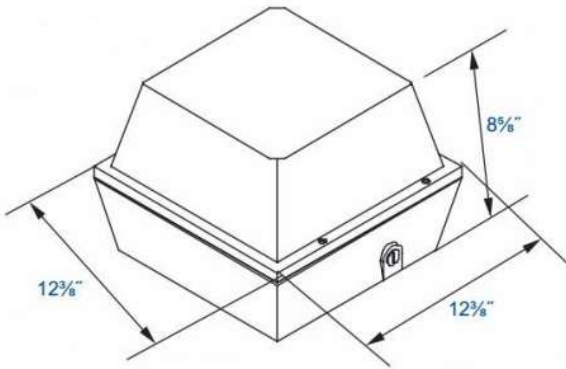

LG2 LED PARKING GARAGE FIXTURE

FEATURES & SPECIFICATION SHEET

Application

The LG2 series aluminum LED Garage Fixture is an ideal choice for replacement of common High Pressure Sodium and Metal Halide Garage fixtures. It has an electronic ballast that features a high >0.98 power factor for cool, efficient, flicker-free operation. Common applications include: service hallways, parking garages, loading docks, stairwells, utility closets, gas stations, shopping malls, even certain retail and wholesale applications.

Features

- 12" Vandal Resistant Garage Fixture
- Die Cast Aluminum Housing with bronze powder-coat finish
- Clear Prismatic Polycarbonate Lens
- UL 1598 listed for wet locations
- IP43 Rated

Performance

A long lifecycle rating of 50,000 hours

Warranty

Guaranteed for 5 years against manufacturing defects.

MODEL	WATTS	VOLTS L = 120-277v H = 480v	*COLOR TEMP	LUMENS	DIMENSIONS (W x L)
LG2-26	26w	L / H	5000k	3120Lms	12.38" x 8.38"
LG2-52	52w	L / H	5000k	6240Lms	12.38" x 8.38"

(*Available Color Temp Range 3000k – 6500k (Warm to Cool) on request.)