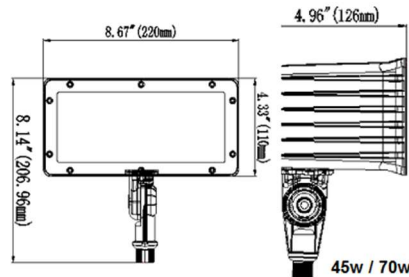

### Warranty

Fixture guaranteed for 5 years against manufacturing defects.

MODEL	WATTS	VOLTS L = 120-277v	*COLOR TEMP	RETROFIT WATTAGE	LUMENS	DIMENSIONS
LFLD-20	20w	L	5000k	125W	2400lm	9" x 5" x 1.78"
LFLD-30	30w	L	5000k	150W	3600lm	9" x 5" x 1.78"
LFLD-45	45w	L	5000k	250W	5400lm	8.14" x 8.67" x 4.96"
LFLD-70	70w	L	5000k	350W	8400lm	8.14" x 8.67" x 4.96"