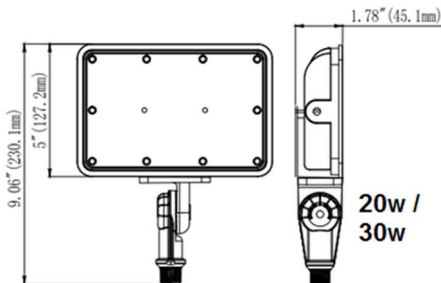

### Features

- Available in: 120-277v
- Available in: 20w / 30w / 45w / 70w
- Miniature Adjustable LED Flood Light / Area Light
- Tempered Flat Clear Glass Lens with aluminum reflector
- Die cast aluminum housing & hinged top frame,
- Textured architectural bronze powder-coat finish over a chromate conversion coating
- 5000K Standard (Available in other color temps)

### Warranty

Fixture guaranteed for 5 years against manufacturing defects.

MODEL	WATTS	VOLTS L = 120-277v	*COLOR TEMP	RETROFIT WATTAGE	LUMENS	DIMENSIONS
LFLD-20	20w	L	5000k	125W	2400lm	9" x 5" x 1.78"
LFLD-30	30w	L	5000k	150W	3600lm	9" x 5" x 1.78"
LFLD-45	45w	L	5000k	250W	5400lm	8.14" x 8.67" x 4.96"
LFLD-70	70w	L	5000k	350W	8400lm	8.14" x 8.67" x 4.96"